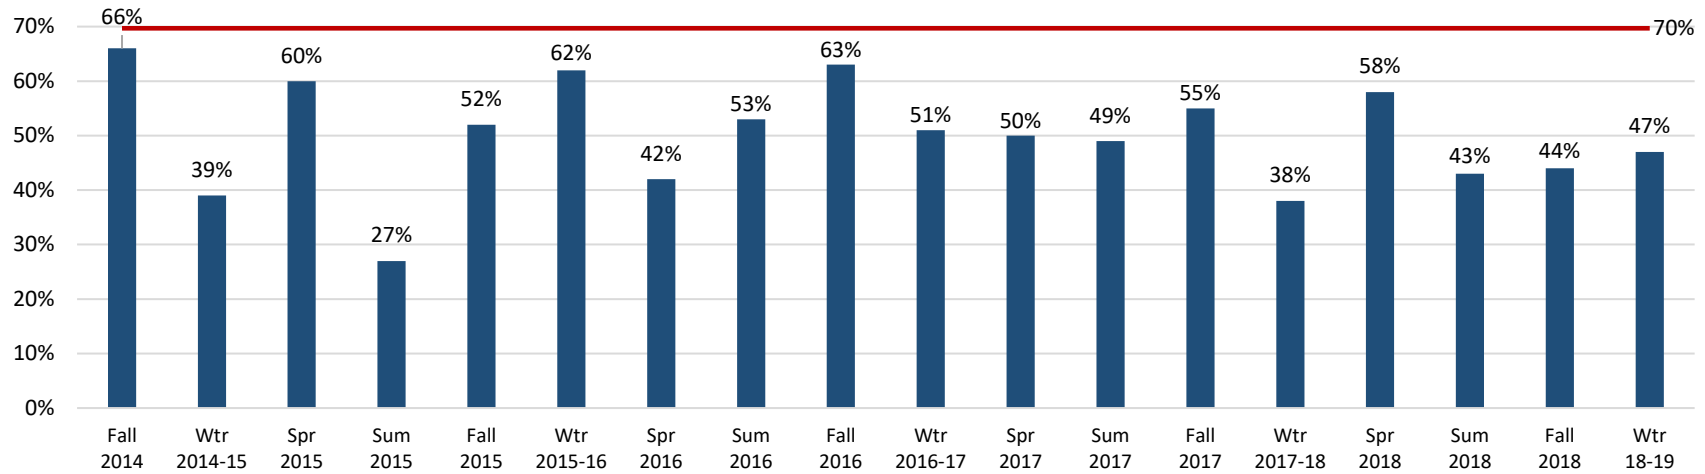

NATIONAL AMERICAN UNIVERSITY

NAU Student Achievement

NATIONAL AMERICAN UNIVERSITY

Graduate Student - New Student Retention YoY

Undergraduate Student - New Student Retention YoY