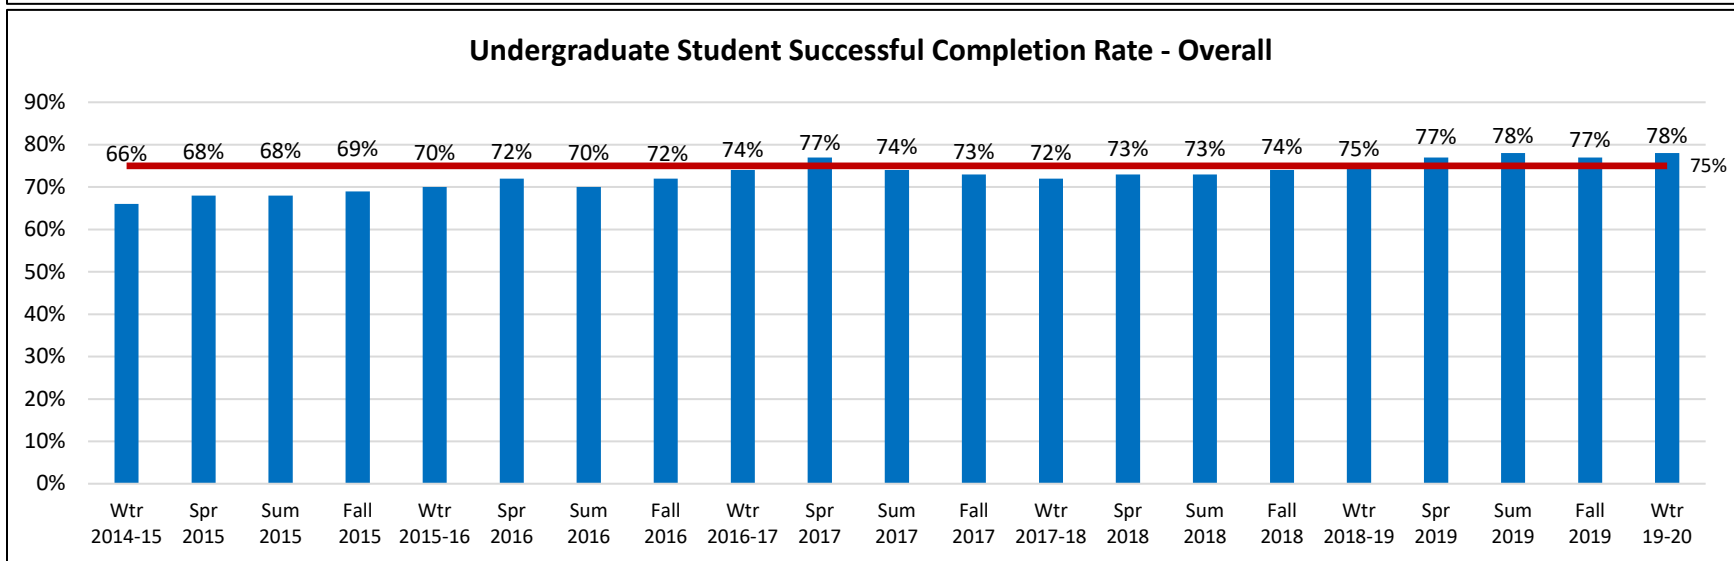

NATIONAL AMERICAN UNIVERSITY

NAU Student Achievement

NATIONAL AMERICAN UNIVERSITY

Graduate Student - New Student Retention YoY

Undergraduate Student - New Student Retention YoY