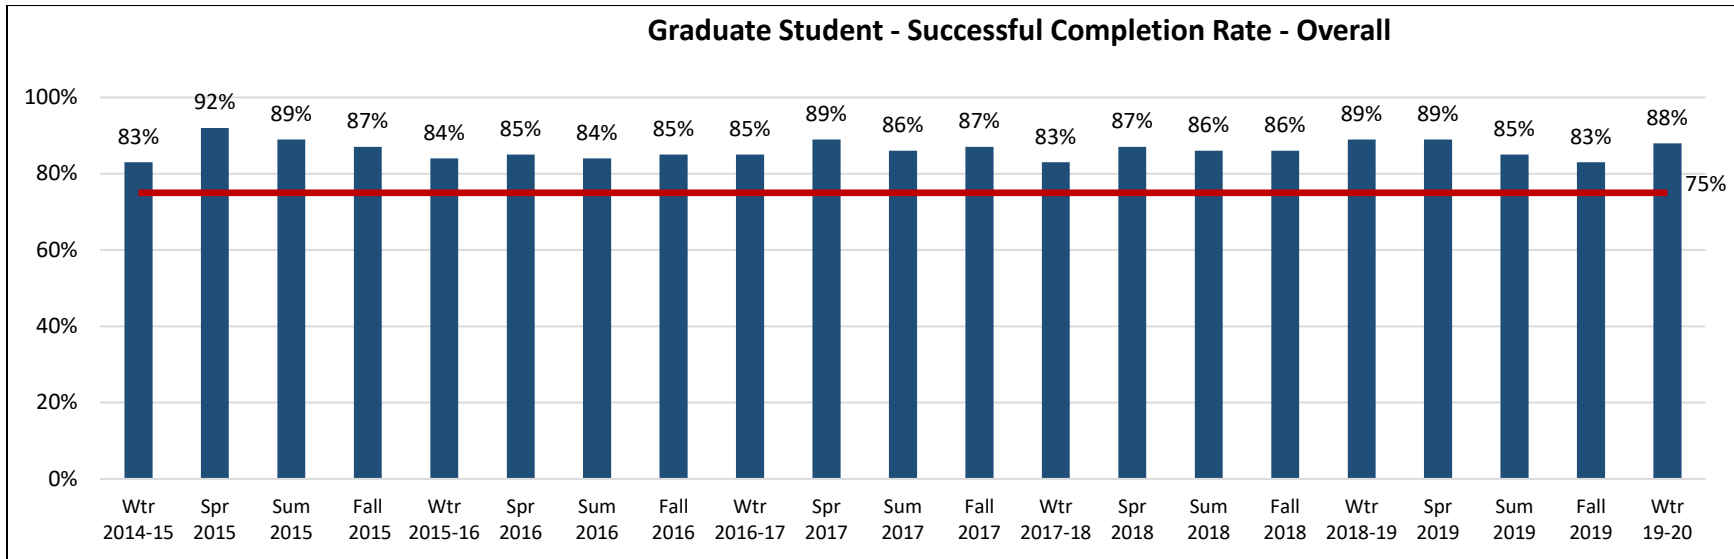

NATIONAL AMERICAN UNIVERSITY

NAU Student Achievement

NATIONAL AMERICAN UNIVERSITY

Graduate Student - New Student Retention YoY

Undergraduate Student - New Student Retention YoY